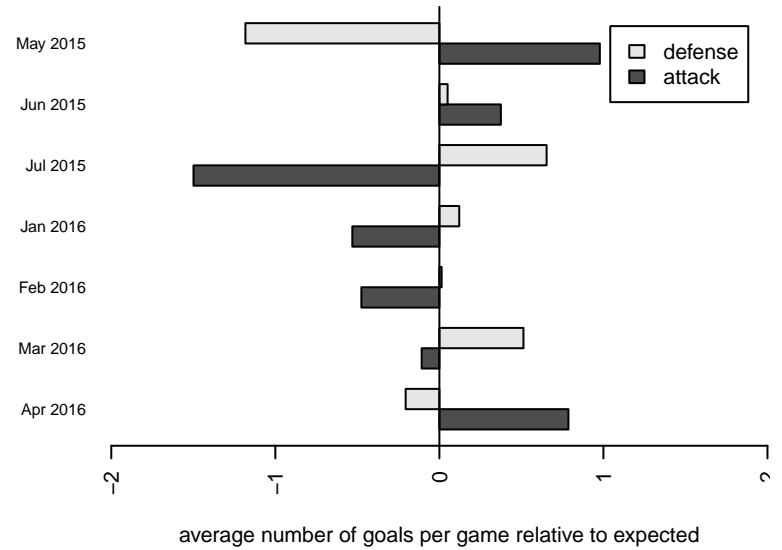

Performance relative to 13 month average