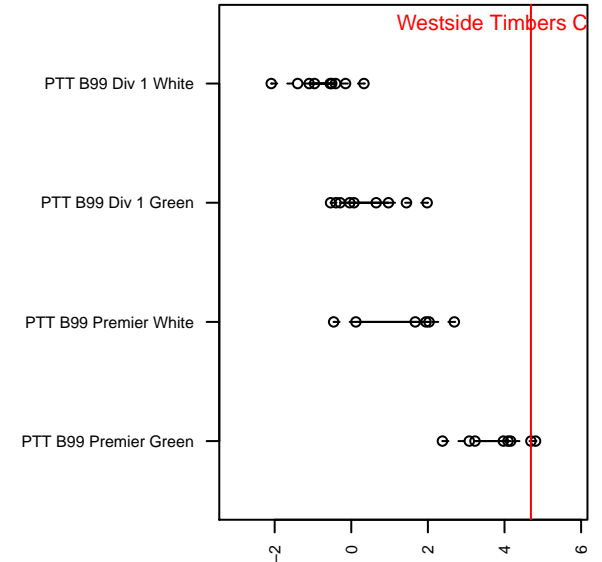

Westside Timbers Copa B99

Westside Timbers
 Beaverton, OR
 B99 total strength=1718
 attack=36.06 defense=16.12
 fall league = PTT B99 Premier Green

alt names used:
 WT B99 Copa
 Westside Timbers 99 Copa (OR) (SC)
 Westside Timbers B99 Copa
 Westside Timbers B99 Copa
 Westside Timbers B99 Copa
 WESTSIDE TIMBERS COPA

Venues played:
 2014 Showcase of Champions Showcase Red
 2014 Showcase of Champions WCDA U15
 2015 Far West Regionals U15
 2015 Beaverton Cup BU16 Gold
 2015 FWRL B99
 2015 PTT B99 Premier Green
 2015 Vegas Mayors Showcase GENERATION ,
 2015 OYS State Cup B99

**attack and defense variance (black dot)
relative to other teams
and top 10 in region**

**attack and defense rating
relative to others at age
and all opponents in last 13 months**

Performance relative to 13 month average