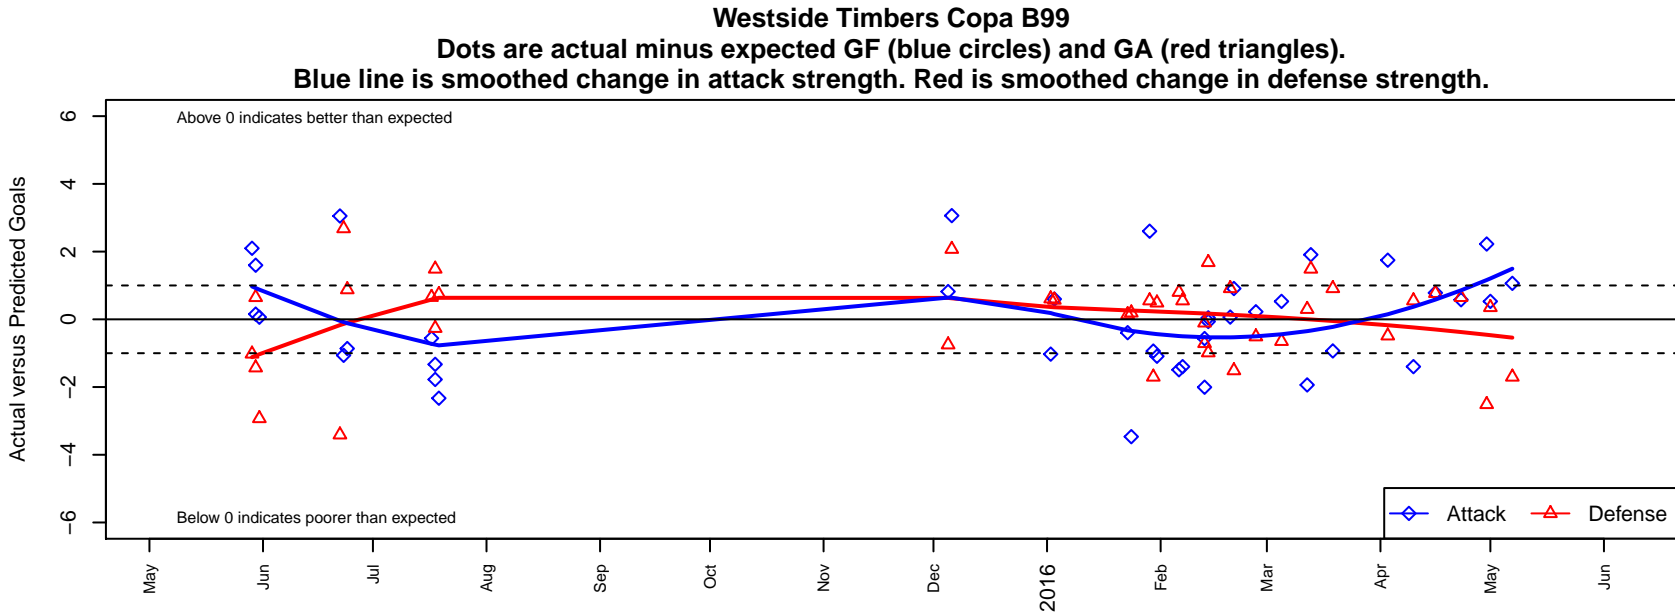

Westside Timbers Copa B99

Westside Timbers
 Beaverton, OR
 B99 total strength=1718
 attack=36.06 defense=16.12
 fall league = PTT B99 Premier Green

alt names used:
 WT B99 Copa
 Westside Timbers 99 Copa (OR) (SC)
 Westside Timbers B99 Copa
 Westside Timbers B99 Copa
 Westside Timbers B99 Copa
 WESTSIDE TIMBERS COPA

**attack and defense variance (black dot)
relative to other teams
and top 10 in region**

**attack and defense rating
relative to others at age
and all opponents in last 13 months**

Performance relative to 13 month average